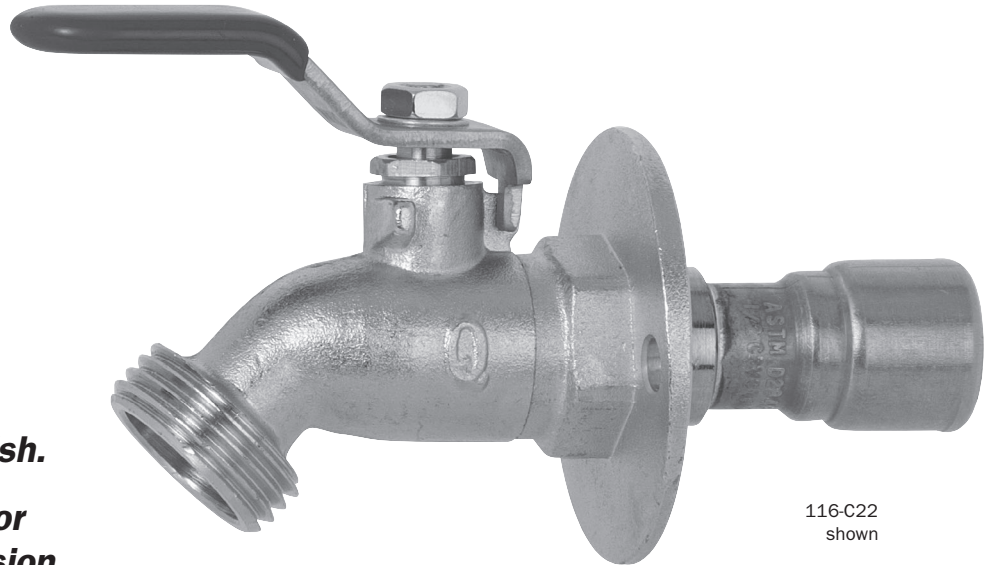

# 1/4-TURN STANDARD SILLCOCK

## CPVC Connection

- **Male hose thread spout.**
- **Chrome plated brass finish.**
- **Available with standard or extra-long copper extension.**

116-C22  
shown

Item No.	Description	A	Min. Qty.	Case Qty.	List Price Each
116-C22	1/2" CPVC sillcock	1-5/8"	25	25	8.50
116-C223E	1/2" CPVC sillcock	3-5/16"	25	25	8.85