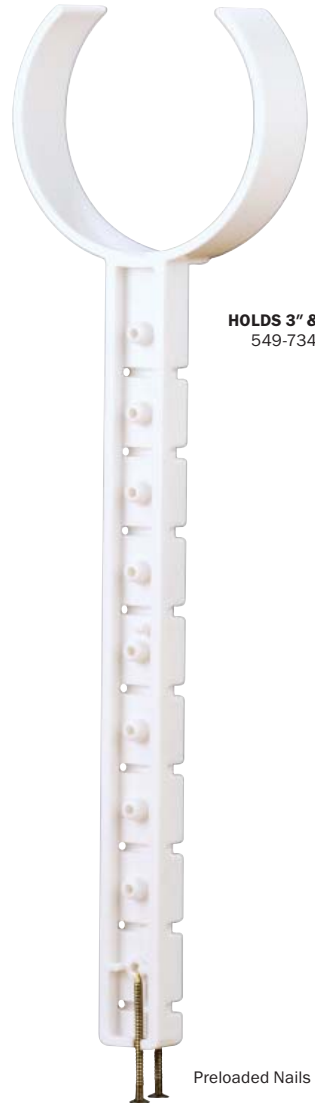

## DWV Pipe Support

- Can be glued to ABS or PVC pipe with all-purpose glue
- 100% corrosion proof, impact resistant, white ABS
- Nail ways are 1" on center for easy drain fall calculation
- Strong I-beam design, 10" long stem

Support horizontal runs of vent pipe in the attic.

Glue to DWV pipe to support vertical runs.

Secure pipe to form to place stack inside the stud wall.

Numbered nail ways for easy measuring.

HOLDS 1½" & 2"  
549-712

HOLDS 3" & 4"  
549-734

Preloaded Nails

Item No.	Description	Min. Qty.	Case Qty.	List Price
549-712	1½"-2" white ABS Stick-Em Up	50	100	2.20 EA
549-734	3"-4" white ABS Stick-Em Up	25	100	2.30 EA

1-800-821-3944 • www.siouxchief.com