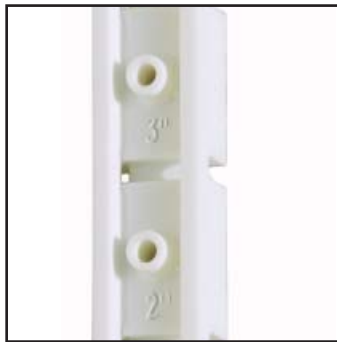

## DWV Pipe Support

- Can be glued to ABS or PVC pipe with all-purpose glue
- 100% corrosion proof, impact resistant, white ABS
- Nail ways are 1" on center for easy drain fall calculation
- Strong I-beam design, 10" long stem

Support horizontal runs of vent pipe in the attic.

Glue to DWV pipe to support vertical runs.

Secure pipe to form to place stack inside the stud wall.

Numbered nail ways for easy measuring.

HOLDS 1½" & 2"  
549-712

HOLDS 3" & 4"  
549-734

Preloaded Nails

Item No.	Description	Min. Qty.	Case Qty.	List Price
549-712	1½"-2" white ABS Stick-Em Up	50	100	2.20 EA
549-734	3"-4" white ABS Stick-Em Up	25	100	2.30 EA

1-800-821-3944 • www.siouxchief.com