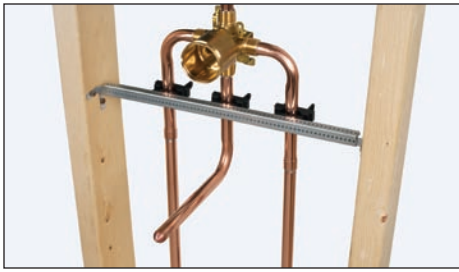

Tug Spout™

NEW

Tub Spout

Patent #7373674

• EASY TO INSTALL

Installs directly onto 1/2" copper stub out with only #2 Phillips screwdriver

Slip-fit convenience

• SECURE, CLEAN FINISH

Tightens firm and flush to the finished wall

Supply • Drainage • Support • Testing • Specialties • Tools • Access

Sioux Chief 
MANUFACTURING SINCE 1957

Easy Installation

Bracket tub valve and stub out securely behind the wall. (Sioux Chief recommends using Power Bar brackets with TouchDown clamps facing away from front wall.)

Mark the copper stub out even with the line on the underside of the Tug Spout (roughly 2³/₄"). Do not use a plastic stub out ell.

Cut the stub out at the mark and deburr.

Clean the wall thoroughly and let dry. Install the provided Dry Seal Pipe Collar with adhesive foam backing strip. Push the Tug Spout onto the stub out, contacting the wall.

Less Caulk, Less Mess

With the Tug Spout, you are left with a clean, secure, and leak-resistant installation without the need to caulk the tub spout to wall. When stubbing out through a fiberglass tub or area void of grout lines, the Dry Seal Pipe Collar will adhere firmly against the smooth surface, preventing moisture from penetrating the wall. If the outer perimeter of the spout comes into contact with an extreme tile depression or grout line, use silicone to create a watertight seal to the wall.