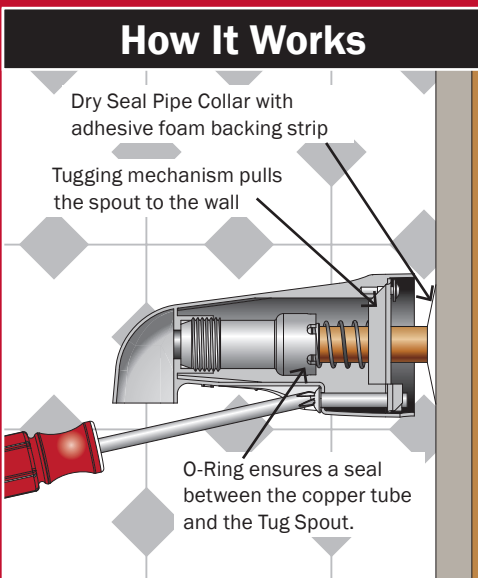

Tug Spout™

NEW

Tub Spout

Patent #7373674

• EASY TO INSTALL

Installs directly onto 1/2" copper stub out with only #2 Phillips screwdriver

Slip-fit convenience

• SECURE, CLEAN FINISH

Tightens firm and flush to the finished wall

Supply • Drainage • Support • Testing • Specialties • Tools • Access

Sioux Chief 
MANUFACTURING SINCE 1957

Easy Installation

Bracket tub valve and stub out securely behind the wall. (Sioux Chief recommends using Power Bar brackets with TouchDown clamps facing away from front wall.)

Mark the copper stub out even with the line on the underside of the Tug Spout (roughly 2³/₄"). Do not use a plastic stub out ell.

Cut the stub out at the mark and deburr.

Clean the wall thoroughly and let dry. Install the provided Dry Seal Pipe Collar with adhesive foam backing strip. Push the Tug Spout onto the stub out, contacting the wall.

Less Caulk, Less Mess

With the Tug Spout, you are left with a clean, secure, and leak-resistant installation without the need to caulk the tub spout to wall. When stubbing out through a fiberglass tub or area void of grout lines, the Dry Seal Pipe Collar will adhere firmly against the smooth surface, preventing moisture from penetrating the wall. If the outer perimeter of the spout comes into contact with an extreme tile depression or grout line, use silicone to create a watertight seal to the wall.