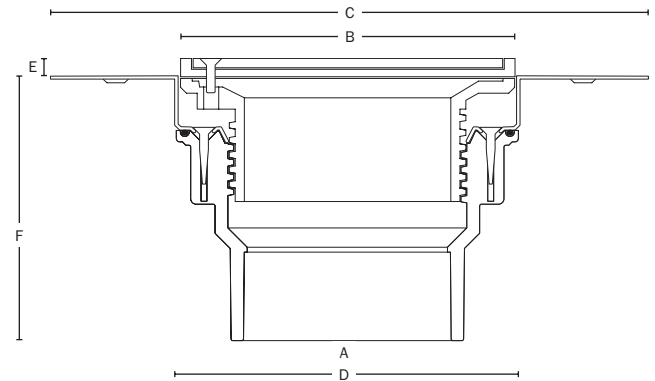

ADJUSTABLE FLOOR DRAIN with DECK FLANGE 822 series

SPECIFICATION

Sioux Chief 822 series adjustable floor drain shall be used where necessary in drainage systems. Floor drain shall allow adjustment of 3/4" above the deck. Floor drain shall have a Sch. 40 hub connection, which conforms to ASTM D2665 (PVC) or D2661 (ABS). Connection to drainage system shall be made with a solvent weld joint to ABS/PVC pipe. Deck Flange shall be 18 gauge stainless steel and attach to deck with screws or nails. Strainer shall be nickel-bronze or stainless steel, and shall fasten into female threaded brass inserts. Strainer shall meet applicable load requirements for intended use. Trap primer port shall be threaded 1/2" FIP for knockout connection.

STAINLESS STEEL: 500 lbs. (light duty, pedestrian traffic)

STRAINER FREE-AREA

NICKEL-BRONZE: 7.75 in²

STAINLESS STEEL: 5.75 in²

DIMENSIONS

A: Connection Size	2"x3", or 3"x4" Sch. 40 hub*
B: Ring/Strainer Diameter	
Round (Ni-Brnz/stainless)	5 1/2"
Square (Ni-Brnz)	5 11/16"
C: Flange Diameter	9 1/2"
D: Body Diameter	5 7/8"
F: Body Height	4 3/8"
E: Adjustable Finish Height	
Round Ni-Brnz	0" - 3/4"
Round stainless steel	0" - 1/2"
Square Ni-Brnz	5/16" - 3/4"
Trap Primer Port	1/2" FIP thread for knockout connection

*Adapters fit over 2" / inside 3" pipe, or over 3" / inside 4" pipe

Item # Submitted: _____

Job Name: _____

Location: _____

Engineer: _____

Contractor: _____

PO #: _____ TAG: _____

Create Item Number Below

822-A B C

e.g. 822-3PNR = Floor drain with 3" Sch. 40 PVC connection, and round nickel-bronze ring and strainer

A Connection Size

- 2** 2" Sch. 40 hub
 3 3" Sch. 40 hub

B Connection Type

- A** ABS
 P PVC

C Ring & Strainer