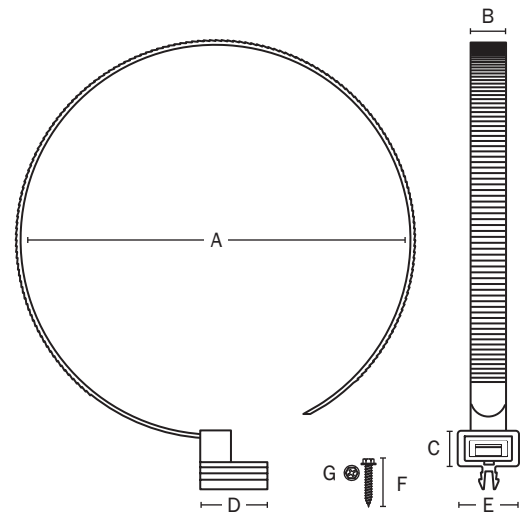

ADJUSTABLE LARGE-O.D. PIPE STRAP

523 series

ZipStrap™

Item # Submitted	_____
Job Name	_____
Location	_____
Engineer	_____
Contractor	_____
PO#	_____ TAG _____

SPECIFICATION

Sioux Chief 523 series ZipStrap™ adjustable pipe strap shall be used where necessary for fastening large O.D. pipe or other conduit. Strap is designed to wrap around conduit and ratchet tighten for a secure installation. Strap shall be corrosion proof and adjustable from 0.875" O.D. to 6.875" O.D. Larger O.D. conduit shall be fastened using additional strap components linked together in line. Strap shall connect to the Power Bar™ adjustable bracket by the foot adapter and secured to the bracket with a screw. Strap shall be UV resistant.

MATERIALS

strap: polypropylene
 foot adapter: nylon 66, V2 flame rating
 screw: zinc-plated, 1/4" hex/Phillips head, #8 x 1"

SAFE WORKING LOAD*

when supported by power bar: 150 lbs. (14" span)
 when suspended from power bar: 40 lbs.
 *safe working load = one-half failure of centrally hung load

INSTALLATION

Designed for use with the Power Bar adjustable bracket. Load the ZipStrap foot adapter and slide to desired location along bracket. Align set screw with pilot hole, and tighten. Wrap strap around conduit and insert tab through locking mechanism. Pull tab, ratcheting the strap through the locking mechanism, until strap becomes as tight as necessary. The ZipStrap is designed and recommended for installation when SUPPORTED by the Power Bar adjustable bracket, NOT SUSPENDED below it. Multiple strap components (523-OLB) may be linked together in line to accommodate flexible HVAC lines, or other lightweight, large O.D. conduit. One additional strap accommodates conduit up to 14" in diameter.

523-01

DIMENSIONS

A: strap capacity	0.875"–6.875"
B: strap width	0.75"
C: offset from bracket	0.6875"
D: foot adapter base length	1.312"
E: foot adapter width	1.312"
F: screw length	1"
G: screw head	0.25" hex/Phillips