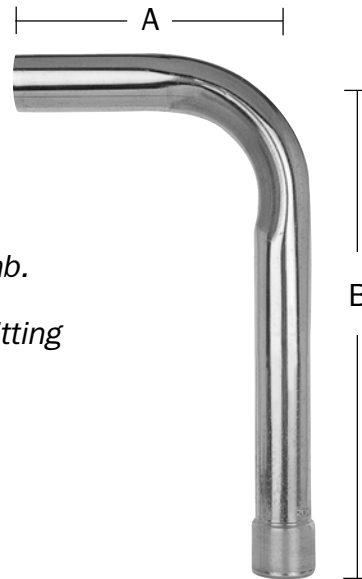

# ROUGH-IN ready™ Preformed Copper Tube TUB/SHOWER VALVE CONNECTOR

- Full-flow elbows are great for in-shop prefab.
- Long legs prevent re-heating the valve-to-fitting solder joint to the valve on the job site.

Item No.	Description	Dimensions			Box Qty.	List Price Each
		A	B	Radius		
609-L263A	1/2" Male sweat x 1/2" Female sweat long radius tub valve connector	3"	6"	1-1/4"	50	1.62

Sioux Chief products are sold through qualified wholesale distributors nationwide.