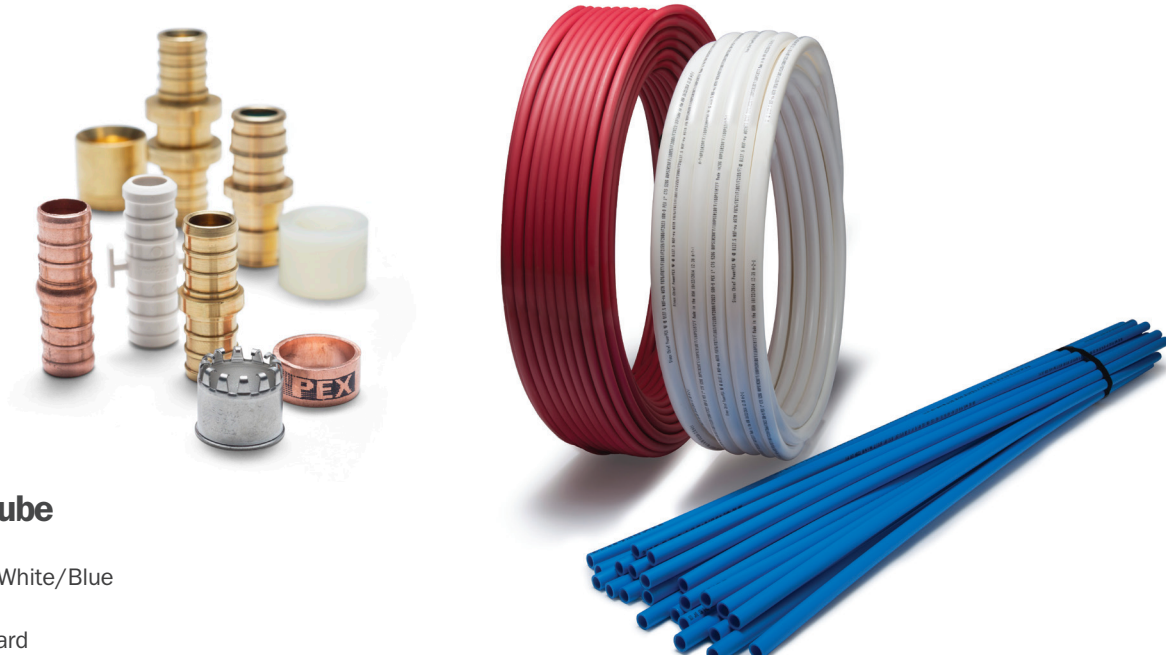

## PowerPEX Tube

- PEX-B
- 1/2" - 2", Red/White/Blue
- Coils & Lengths
- Barrier & Standard
- Compatible with F1807, F2159, and F2080 fittings systems

## PowerPEX Fittings

- **CRIMP - F1807, F2159** - Can be used with PEX-B or PEX-A tube, crimp rings or V-sleeves
- **LOCK - F2080** - Can be used with PEX-B or PEX-A tube
- **GRIP - F1960** - No lead brass or polymer, must be used with PEX-A tube

## Made in America

PowerPEX is proudly made in America, using domestic materials.

FITTING/TUBE COMPATIBILITY			
	FITTING TYPE	PEX-B	PEX-A
	F1807	■	■
	F2159	■	■
	F2080	■	■
	F1960		■

Supply

Drainage

Support

[www.siouxchief.com](http://www.siouxchief.com)