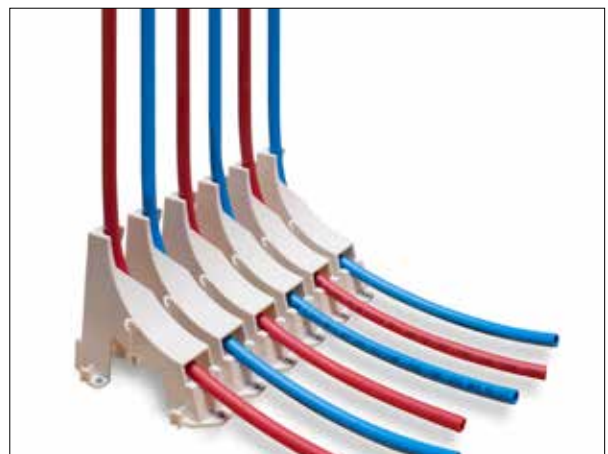

PEX Chair™

▶▶ Slab Organizer

Practical

Tube Management System™ with unique features for organized pipe runs with maximum versatility

Sturdy

Durable ABS material

Reliable

Made in the USA

Supply | Drainage | **Support**

www.siouxchief.com

TAKE THE FIELD.

Features & Benefits

Sized to fit utility grade polyethylene corrugated sleeve material or common .4-mil poly sleeve material.

Offset units organize radiant (hydronic) projects.