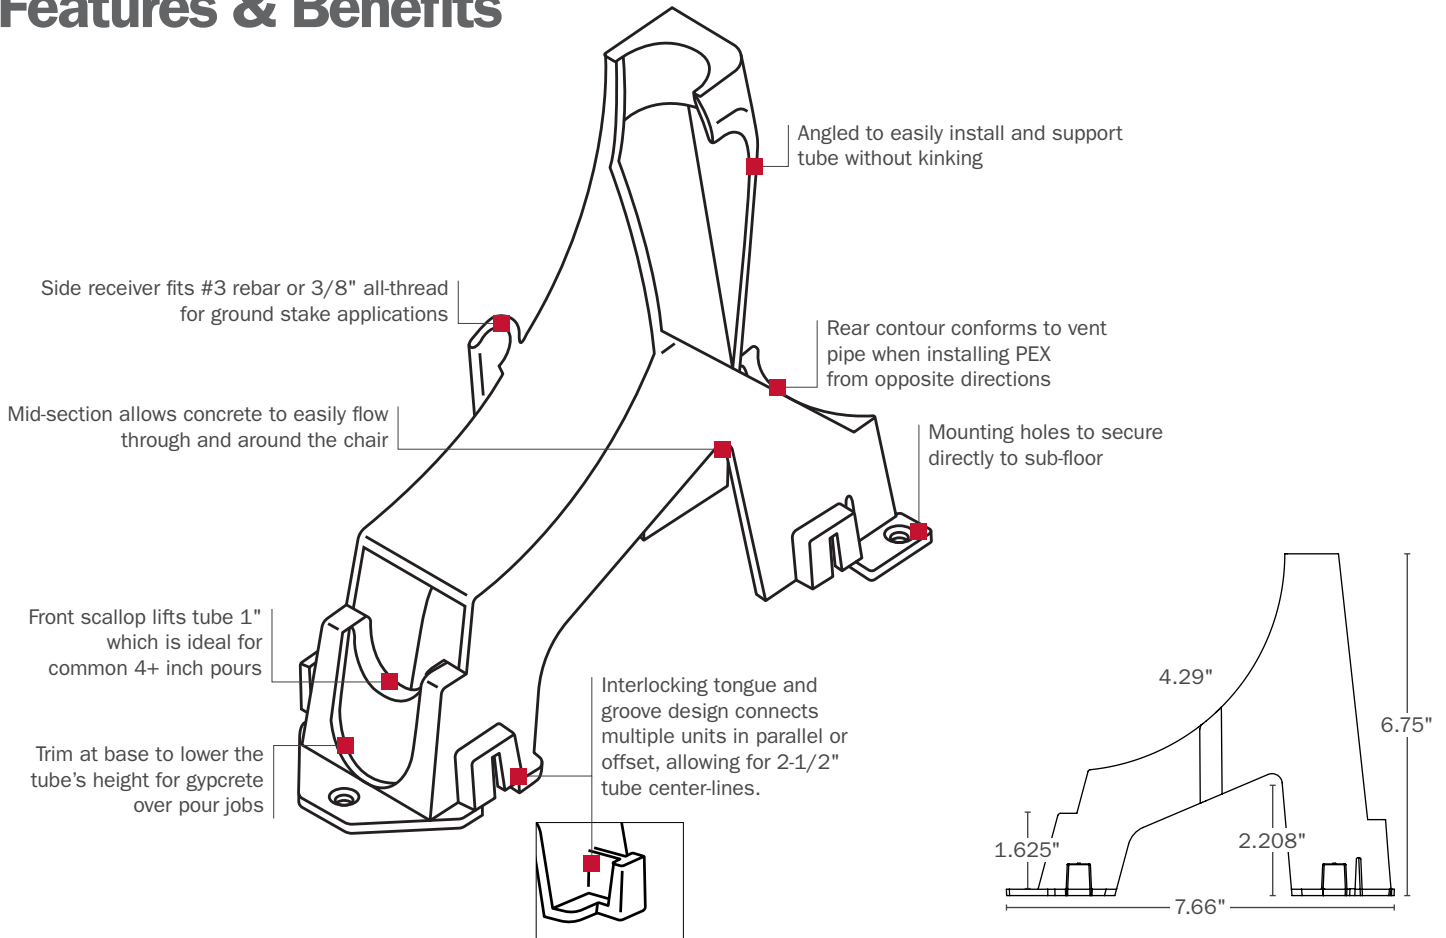

PEX Chair™

▶▶ Slab Organizer

Practical

Tube Management System™ with unique features for organized pipe runs with maximum versatility

Sturdy

Durable ABS material

Reliable

Made in the USA

Supply | Drainage | **Support**

www.siouxchief.com

TAKE THE FIELD.

Features & Benefits

Sized to fit utility grade polyethylene corrugated sleeve material or common .4-mil poly sleeve material.

Offset units organize radiant (hydronic) projects.

» Buying Information

ITEM #	DESCRIPTION	PKG	MIN QTY	CASE QTY
550-PC2	1/2" PEX Chair Slab Organizer	B	10	10

PACKAGING:
B = Bulk

24110 South Peculiar Drive
Peculiar, Missouri 64078
P 1.800.821.3944
F 1.800.758.5950