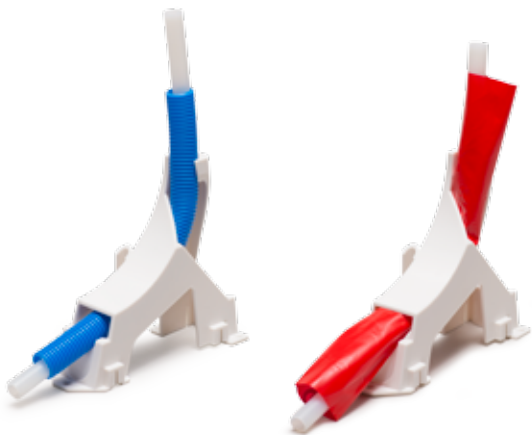

PEX Chair™

▶▶ Slab Organizer

Practical

Tube Management System™ with unique features for organized pipe runs with maximum versatility

Sturdy

Durable ABS material

Reliable

Made in the USA

Supply | Drainage | **Support**

www.siouxchief.com

TAKE THE FIELD.

Features & Benefits

Sized to fit utility grade polyethylene corrugated sleeve material or common .4-mil poly sleeve material.

Offset units organize radiant (hydronic) projects.