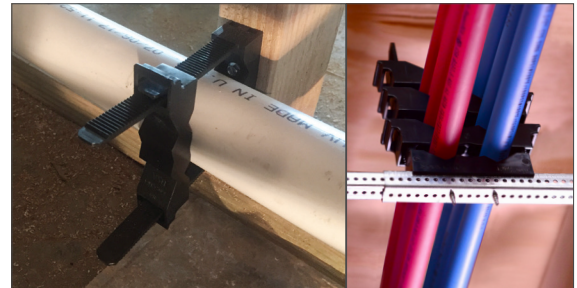

TD+™ Universal Clamps

» 550-21 Series

Smart

Secure multiple lines in a single clamp.
Stack bridges to hold different pipe sizes.

Convenient

Clamps 1/2" – 2" CTS (copper, PEX or CPVC) and
3/8" – 2" Schedule 40 pipe (steel or plastic).

Versatile

Flat base can be used with PowerBar™ or PowerBar MiniStrut™
brackets; Strut foot model fits common 1-5/8" channel.
Either version is available with our without PipeDown™ acoustical cushions.

» Buying Information

ITEM NO.	DESCRIPTION	U/M	MIN QTY	CASE QTY
TD+™ FLAT BASE MODELS				
550-210	TD+™ Bridge Only	EA	25	250
550-2111	Universal Pipe Clamp 1/bag	BG	50	50
550-2111PK2	Universal Pipe Clamp 1/bag	BG	10	10
550-2111PK3	Universal Pipe Clamp Contractor Pack (50/box)	BX	1	1
550-2112	Universal Pipe Clamp with 2 Bridges	BG	1	25
550-2113	Universal Pipe Clamp with 3 Bridges	BG	1	25
550-2111Q	PipeDown™ Acoustical Universal Clamp 1 set/bag	BG	1	50
550-2111QPK2	PipeDown™ Acoustical Universal Clamp 1 set/bag	BG	10	10
550-2112Q	PipeDown™ Acoustical Universal Clamp 2 bridges & 4 cushions	BG	1	25
TD+™ STRUT CLAMP MODELS				
550-210	TD+™ Bridge Only	EA	25	250
550-2121	Universal Strut Clamp 1/bag	BG	50	50
550-2121PK3	Universal Strut Clamp Contractor Pack (50/box)	BX	1	1
550-2122	Universal Strut Clamp with 2 Bridges	BG	1	25
550-2121Q	PipeDown™ Acoustical Universal Strut Clamp 1 set/bag	BG	1	25
550-2122Q	PipeDown™ Acoustical Universal Strut Clamp with 2 Bridges & 4 Cushions	BG	1	25
TD+™ ACOUSTICAL CUSHIONS ONLY				
550-214QPK2	PipeDown™ Acoustical Cushion 10/bag	BG	1	10
550-214QPK3	PipeDown™ Acoustical Cushion 50/bag	BG	1	4