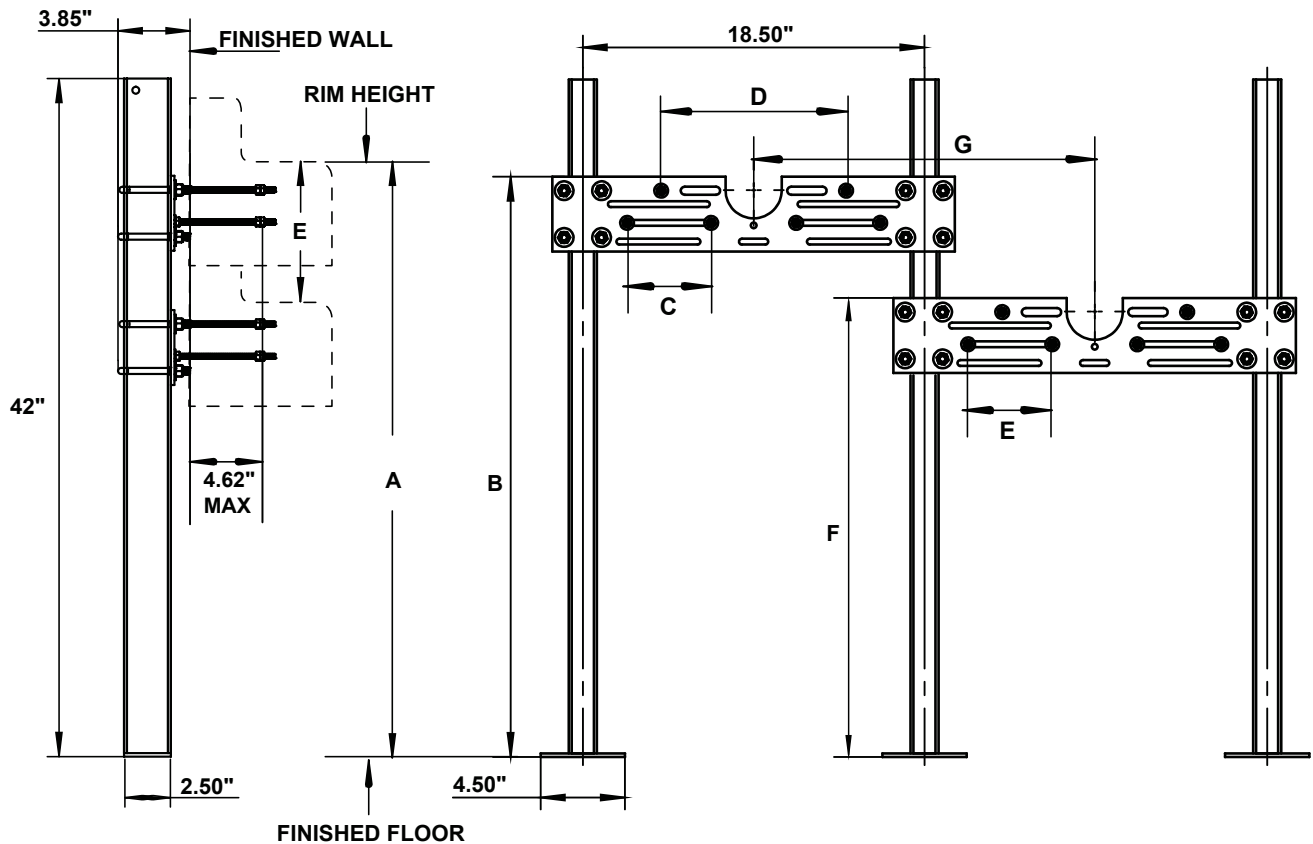

SIDE X SIDE SINGLE PLATE-TYPE FIXTURE CARRIER FOR WATER COOLER

837 SERIES

SPECIFICATION

Sioux Chief 837 Series side x side single plate-type carrier with adjustable top support plate. Includes coated rectangular steel uprights with welded feet and mounting hardware. Designed in accordance with ASME A112.6.1M

Used to support wall hung fixtures where the load bearing carrier is concealed within the wall.

ITEM # SUBMITTED	_____
JOB NAME	_____
LOCATION	_____
ENGINEER	_____
CONTRACTOR	_____
PO#	_____ TAG _____

Recommend all feet to be secured to floor with 1/2" bolt and anchors

Fixture Manufacturer		Fixture Name		Fixture No		Size	
A	B	C	D	E	F		

Note: The dimensions in this drawing are based on information available. All dimensions should be verified with the fixture manufacturer. We do not accept responsibility for rough-in dimension changes by the fixture manufacturer.

Item Number

837-7P2