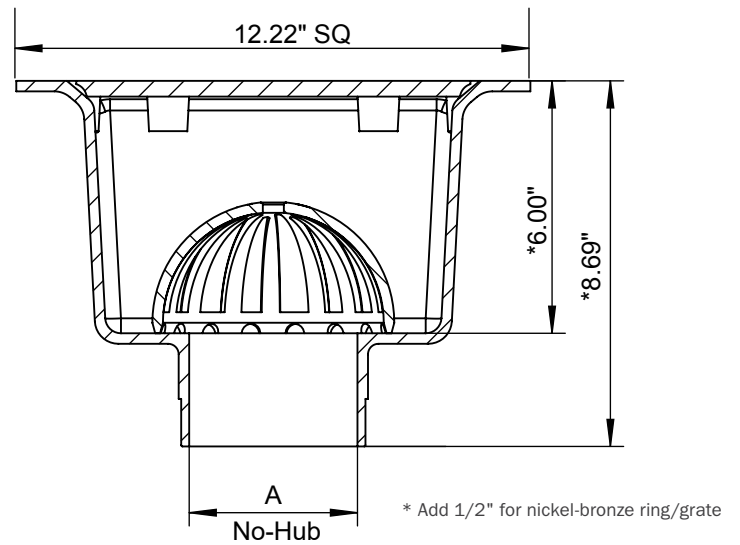

CAST IRON SQUARE FLOOR SINK - ARE

861 SERIES

SPECIFICATION

Sioux Chief 861 Series 12" x 12" x 6" deep floor sink. Cast iron body with white acid-resisting enamel coated interior and top, includes aluminum dome strainer. Designed in accordance with ASME A112.6.7

A: Connection (No-Hub) 2" 3" 4"

ITEM # SUBMITTED	_____
JOB NAME	_____
LOCATION	_____
ENGINEER	_____
CONTRACTOR	_____
PO#	_____ TAG _____

861-Q2326

Create Item Number

861-A B C

e.g. **861-Q2326A2:** 3" No-Hub floor sink with open-half enamel-coated cast iron grate

CONNECTION SIZE **A**

Q2226 = 2" No-Hub

Q2326 = 3" No-Hub

Q2426 = 4" No-Hub

GRATE TYPE **B**

No grate (standard)

A = enamel-coated cast iron grate

N = Nickel-bronze frame/grate